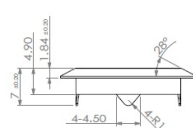

PRODUCT SHEET

Description:

Rim Lock 850, $\varnothing 19 \times 22 \text{mm}$, Drawer, NPL, W/Grey SISO DK Name Plate in Plastic On Lock Body, CK:SISO

Item number:

14.01.054-0

Units	Box	Carton	HS Code	Barcode
Pcs.	30	240	8301300000	
				5704866032360